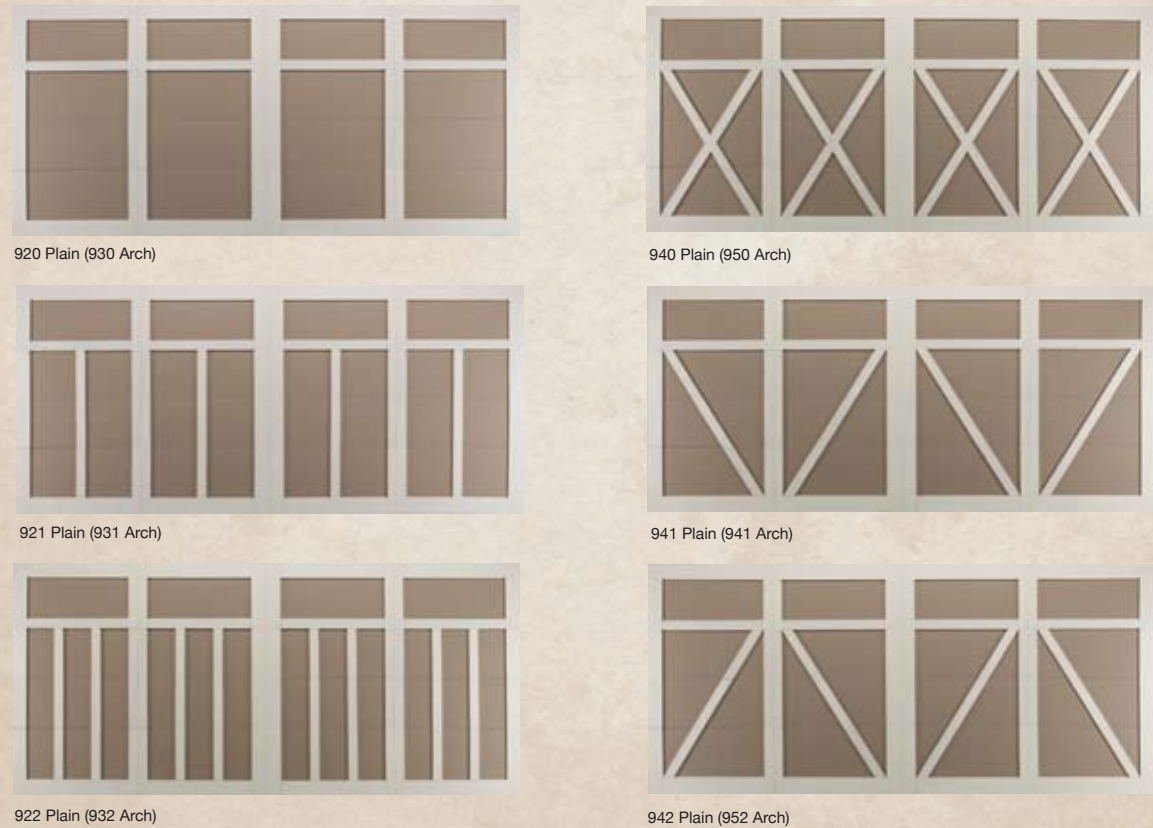

Enjoy the handcrafted quality and rich traditional carriage house style without the maintenance of wood. The American Tradition Series™ doors contain CFC free polyurethane insulation with an R value of 13.45. They are available in four base colors: white, almond, gray, and sandstone. The overlay boards are painted white as standard. They are also available painted in the four base colors, with an option to mix and match. *(example: almond boards on a sandstone door).*

Decorative hardware

Hinges (optional)

Handles (standard)

Top section design styles Frosted glass is available in all styles.  
1/8" tempered is standard. 1/2" insulated tempered is optional.

Single doors

Double doors