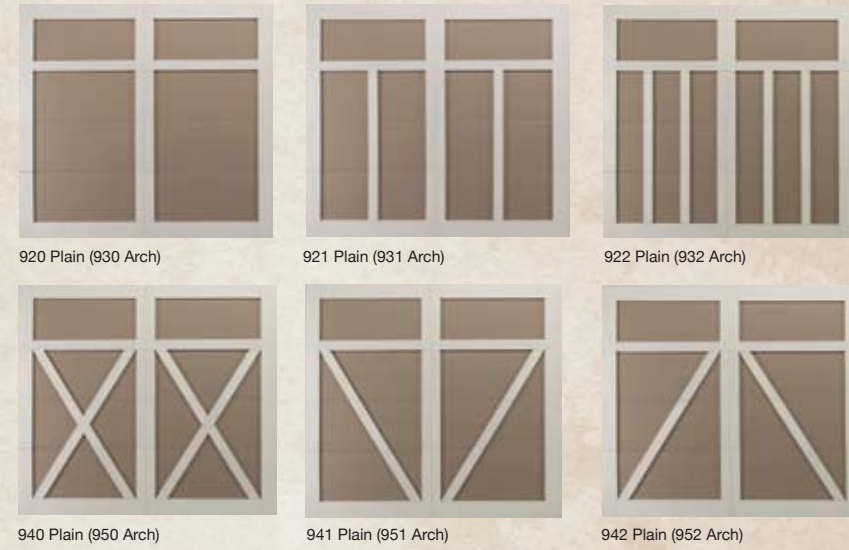

Enjoy the handcrafted quality and rich traditional carriage house style without the maintenance of wood. The American Tradition Series™ doors contain CFC free polyurethane insulation with an R value of 13.45. They are available in four base colors: white, almond, gray, and sandstone. The overlay boards are painted white as standard. They are also available painted in the four base colors, with an option to mix and match. *(example: almond boards on a sandstone door).*

Decorative hardware

Hinges (optional)

Handles (standard)

Top section design styles Frosted glass is available in all styles.  
1/8" tempered is standard. 1/2" insulated tempered is optional.

Single doors

Double doors